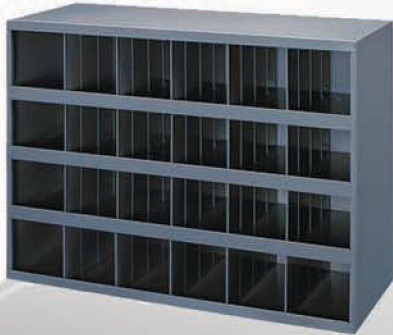

## INDUSTRIAL STORAGE BINS

GRAY STEEL BINS

**FULL LINE STOCK  
INDUSTRIAL STORAGE BINS  
GET ORGANIZED!**

# INDUSTRIAL STORAGE BINS

# CMI

CUSTOMER MANAGED INVENTORY

*Metal Storage Bins create secure, accessible compartments that are easy to restock and pick from.*

**BEST SELLER**

**Part # DUR-24B**

Bin Unit, 24 Bins, 33-3/4x12x23-7/8 In.