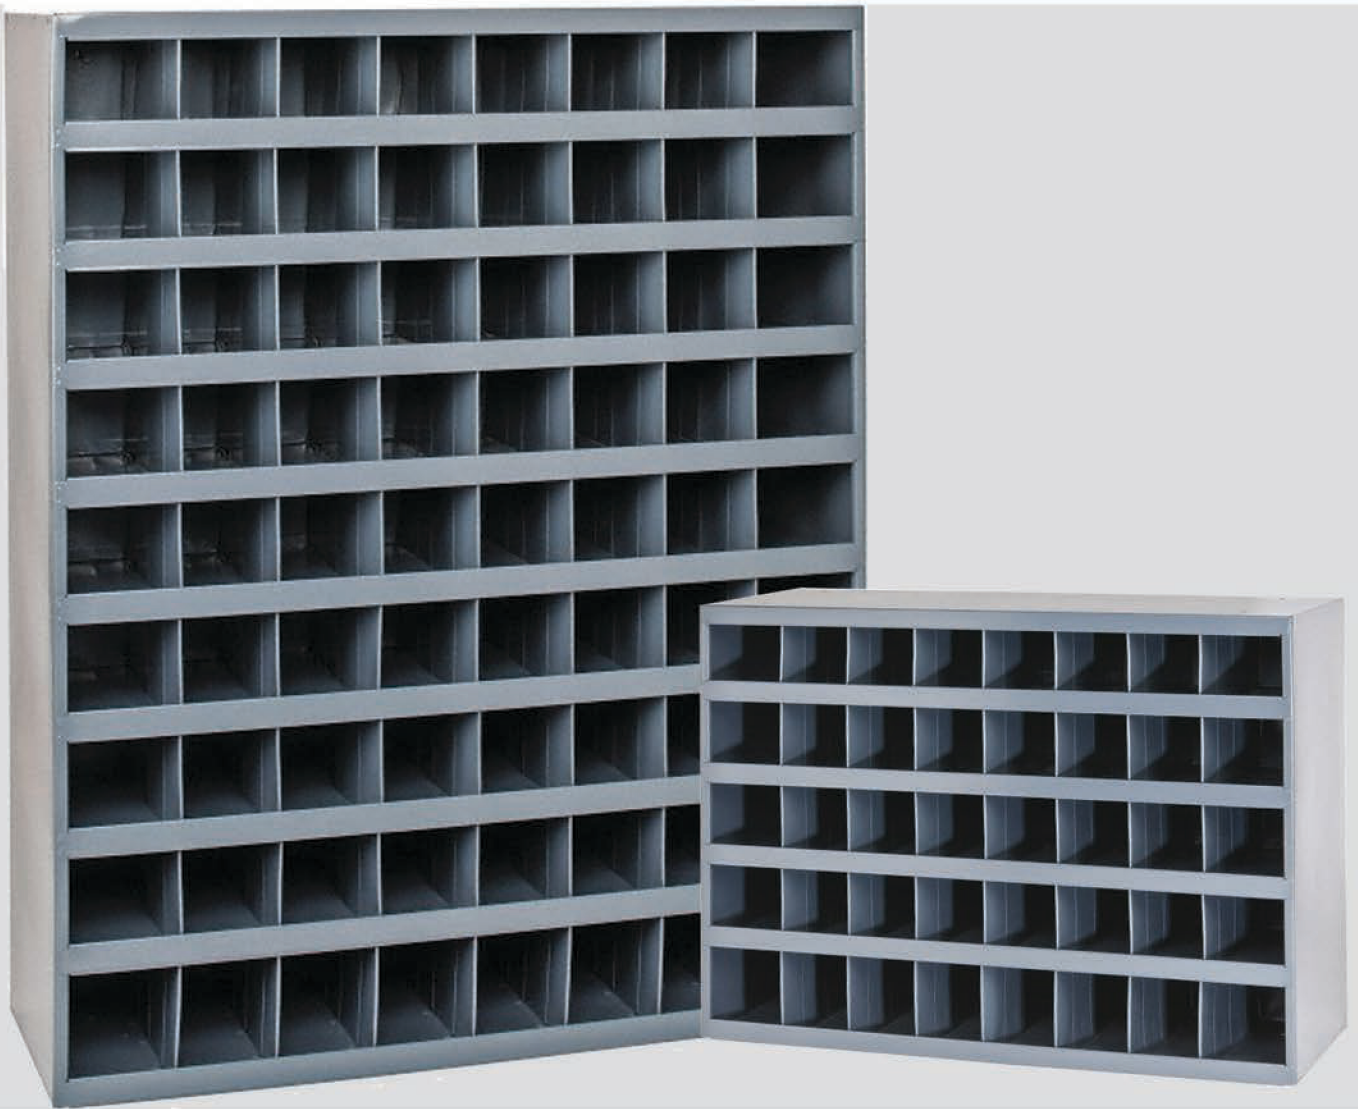

# ABABA BOLT

*Commercial Hardware*

AN INDUSTRIAL THREADED PRODUCTS INC. COMPANY

## INDUSTRIAL STORAGE BINS

GRAY STEEL BINS

**FULL LINE STOCK  
INDUSTRIAL STORAGE BINS  
GET ORGANIZED!**

# CMI

CUSTOMER MANAGED INVENTORY

*Metal Storage Bins create secure, accessible compartments that are easy to restock and pick from.*

**BEST SELLER**

**Part # DUR-24B**

Bin Unit, 24 Bins, 33-3/4x12x23-7/8 In.

DURHAM |

**WxDxH**

**Part # DUR-72B**

Bin Unit, 72 Bins, 33-3/4 x 12 x 42 In.

DURHAM |

**WxDxH**

**Part # DUR-36B**

Bin Unit, 36 Bins, 17-7/8 x 12 x 42 In.